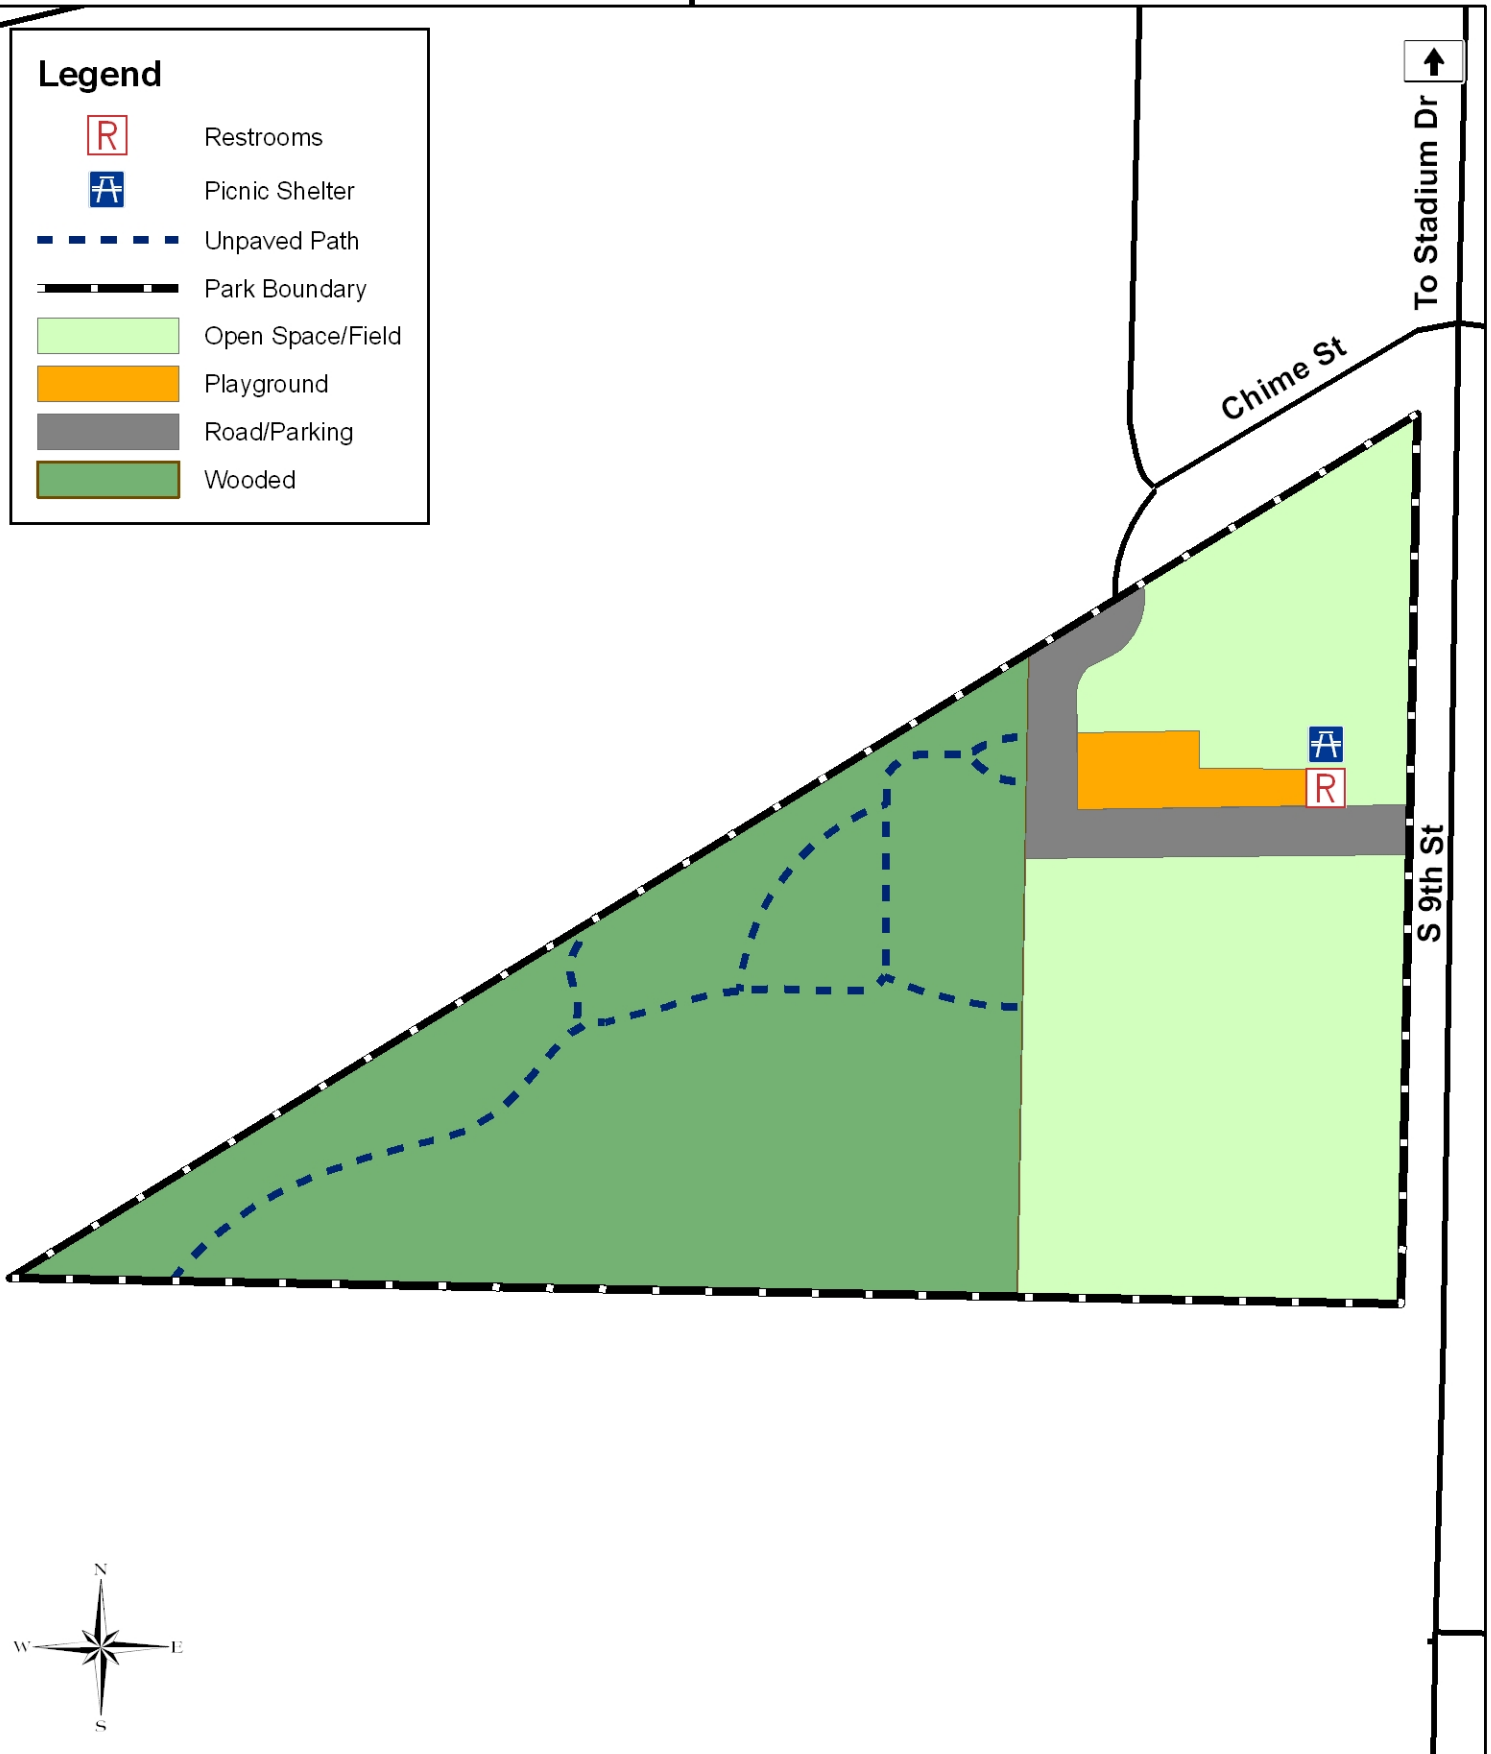

# Park Map - Flesher Field

## Legend

-  Restrooms
-  Picnic Shelter
-  Unpaved Path
-  Park Boundary
-  Open Space/Field
-  Playground
-  Road/Parking
-  Wooded

0 250 500 1,000 Feet

Oshtemo Planning Dept.  
June 2008