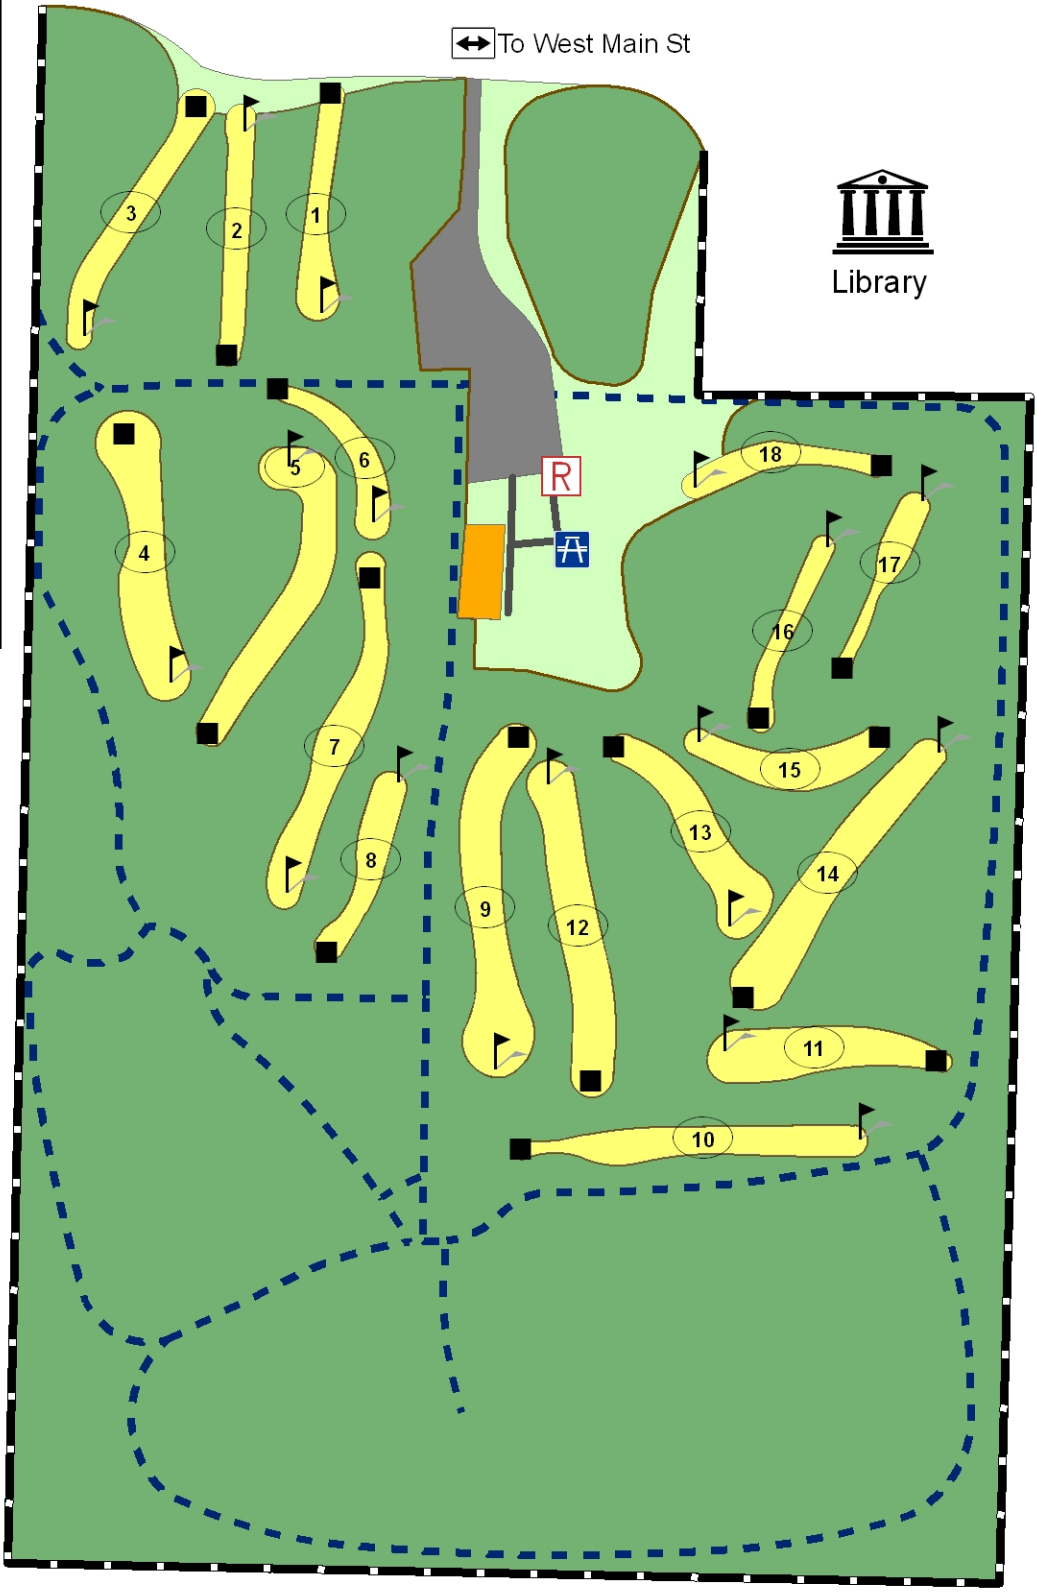

Township Park Map

Legend

-  Restrooms
-  Picnic Shelter
-  Disc Golf Tee
-  Disc Golf Basket
-  Paved Path
-  Unpaved Path
-  Park Boundary
-  Disc Golf Fairway
-  Open Space/Field
-  Playground
-  Road/Parking
-  Wooded

 To West Main St

Oshtemo Planning Dept.
June 2008