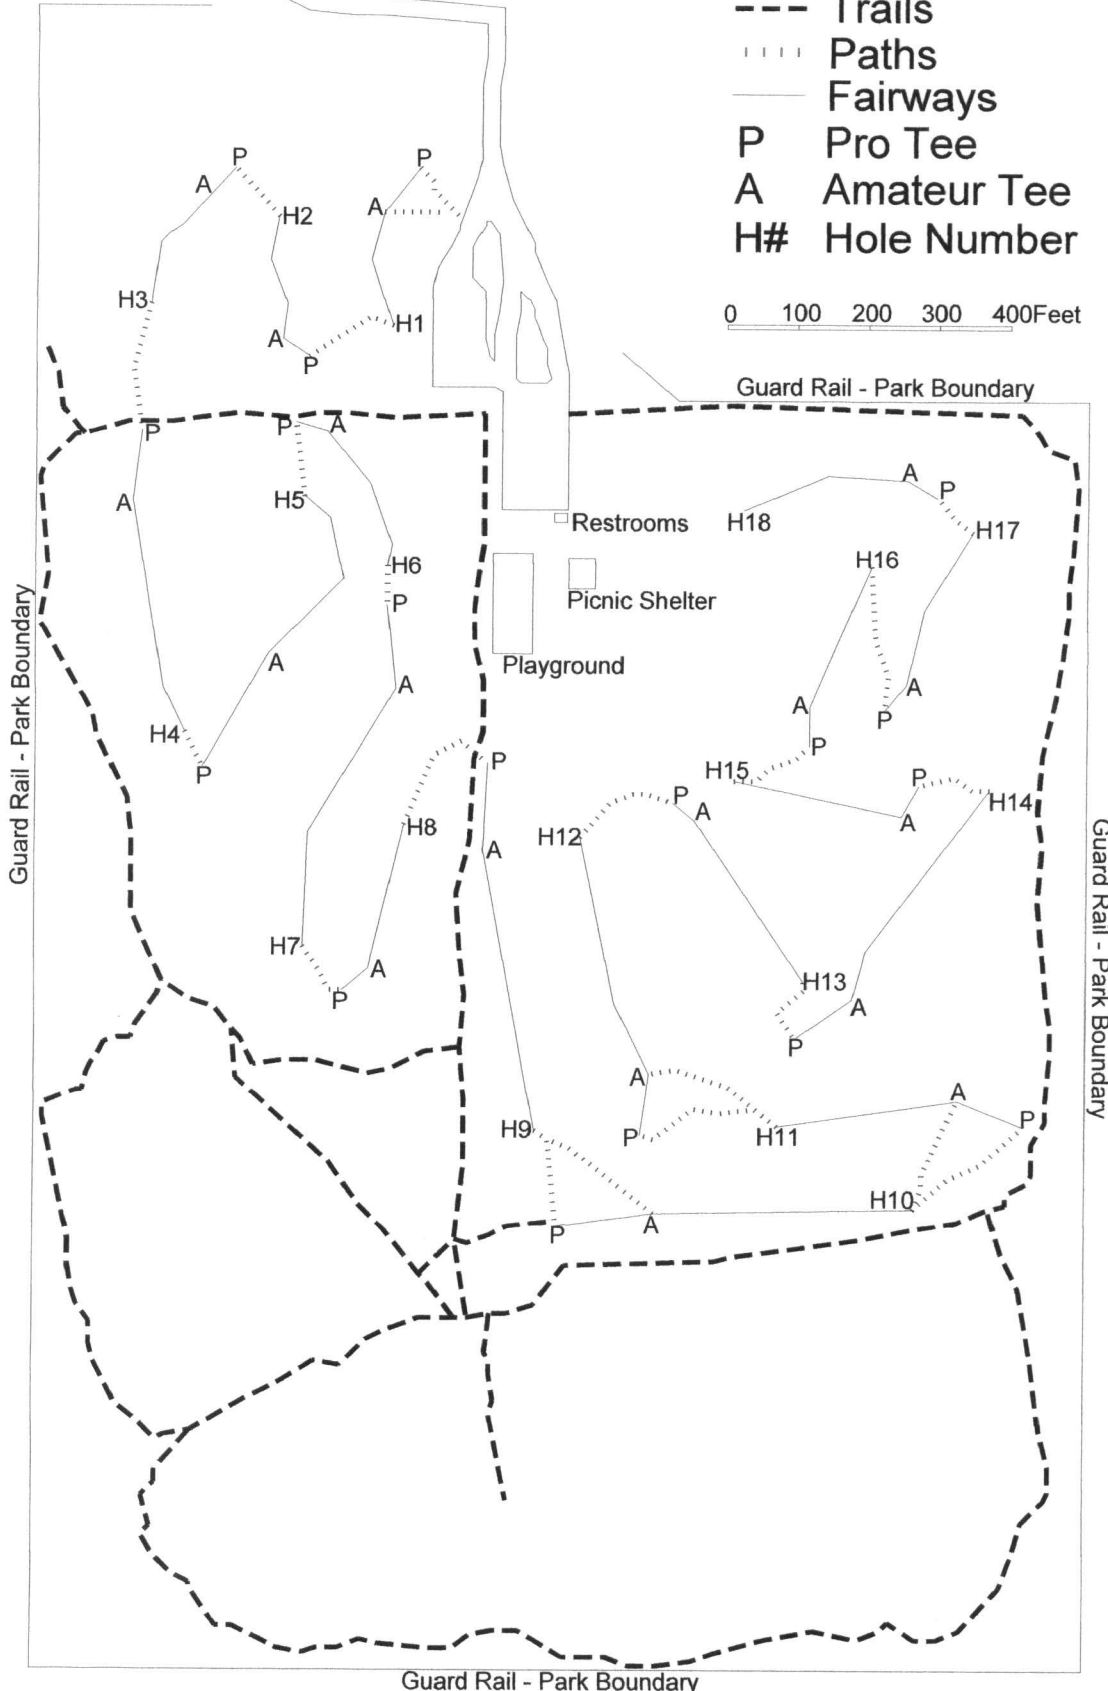

West Main, M-43

## Key

- Trails
- ..... Paths
- Fairways
- P Pro Tee
- A Amateur Tee
- H# Hole Number

0 100 200 300 400 Feet

Guard Rail - Park Boundary

Guard Rail - Park Boundary

Guard Rail - Park Boundary

Guard Rail - Park Boundary